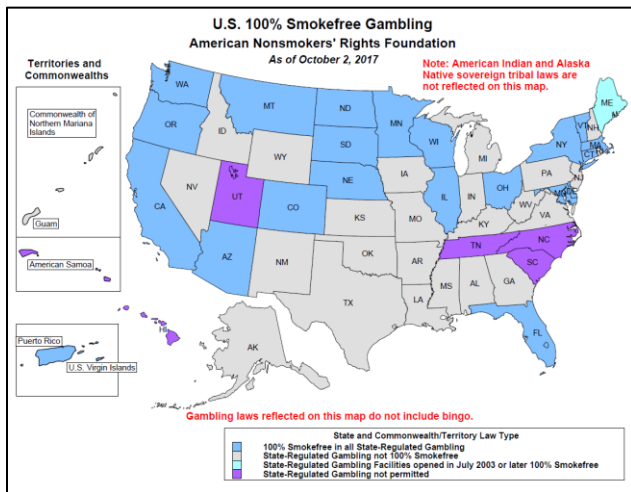

U.S. Smokefree Casinos and Gambling Facilities

October 3, 2017

State-regulated Gambling Facilities

There are at least **782** state-regulated gambling facilities that are required to be 100% smokefree indoors. Of the casinos and other facilities listed below, most are required to be smokefree by state law. Additionally, gambling facilities marked with an * are not required by law to be smokefree, but are smokefree by their own corporate policy.

Vermont and Wisconsin's smokefree laws cover state-regulated gambling facilities, but neither state currently has any such facilities. Maine's smokefree law requires state-regulated gambling facilities opened after July 1, 2003 to be 100% smokefree, but prior facilities may have a smoking room.

State-regulated gambling facilities are not permitted in American Samoa, Hawaii, North Carolina, South Carolina, Tennessee, and Utah, although some permit bingo and/or lottery.

→ See pages 20-21 for American Indian Sovereign Tribal Gaming Facilities.

Visit our smokefree casinos site at www.smokefreecasinos.org for more information.

To view a larger version of this map of the U.S. states, commonwealths, and territories that require state-regulated gambling facilities to be 100% smokefree, go to <http://www.no-smoke.org/pdf/100smokefreecasinos.pdf>.

Property	Community	Type of Property
Arizona		
Mirage Sports Grill	Apache Junction	Off-Track Betting Facility
99 Pub & Grill	Avondale	Off-Track Betting Facility
Waddell's Longhorn Corral	Buckeye	Off-Track Betting Facility
McMasher's Sports Bar	Casa Grande	Off-Track Betting Facility
Gallagher's - Carefree Highway	Cave Creek	Off-Track Betting Facility
Harold's Cave Creek Corral	Cave Creek	Off-Track Betting Facility
Nate's Third Base	Chandler	Off-Track Betting Facility